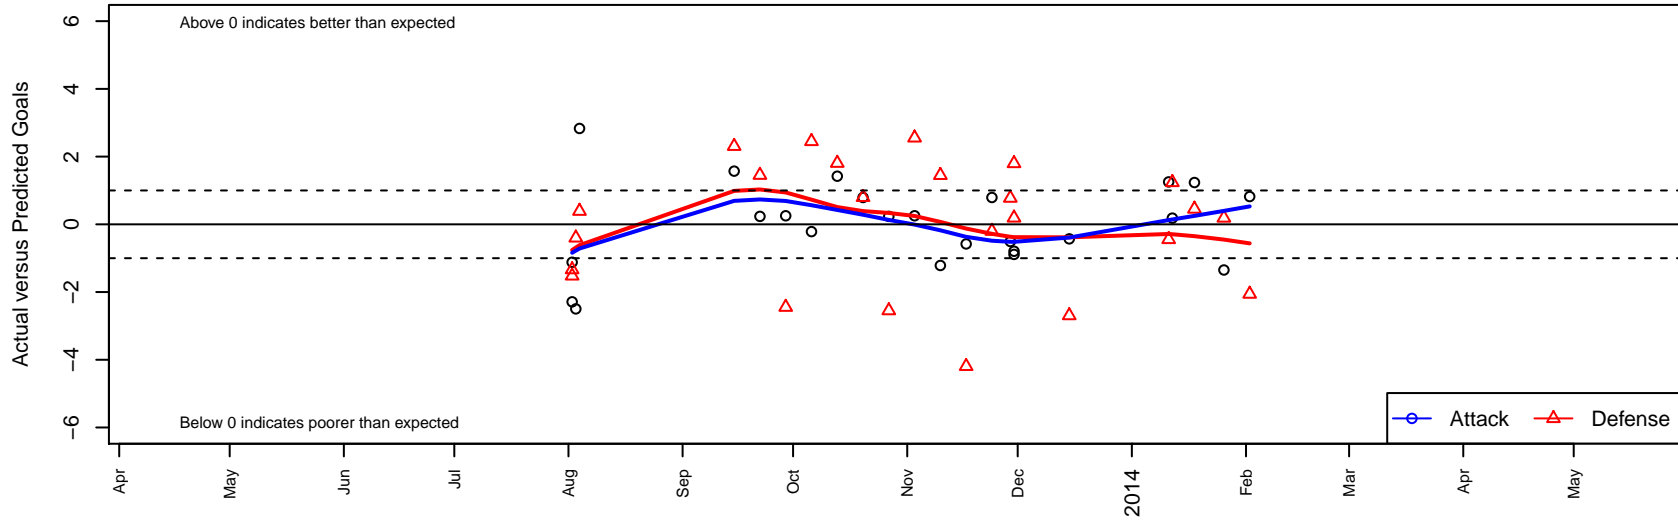

Mukilteo Rush Lions B98

Mukilteo Youth Soccer Assoc.
 Mukilteo, WA
 B98 total strength=1243
 attack=5.24 defense=4.1
 fall league = NPSL B15D1
 alt names used:
 Mukilteo Rush BU98 Lions
 Mukilteo Rush B98

Venues played:
 Marysville Strawberry Classic BU15
 NPSL B15D1
 Cranberry Cup U14-15
 Founders Cup B98

Mukilteo Rush Lions B98
 Dots are actual minus expected GF (blue circles) and GA (red triangles).
 Blue line is smoothed change in attack strength. Red is smoothed change in defense strength.